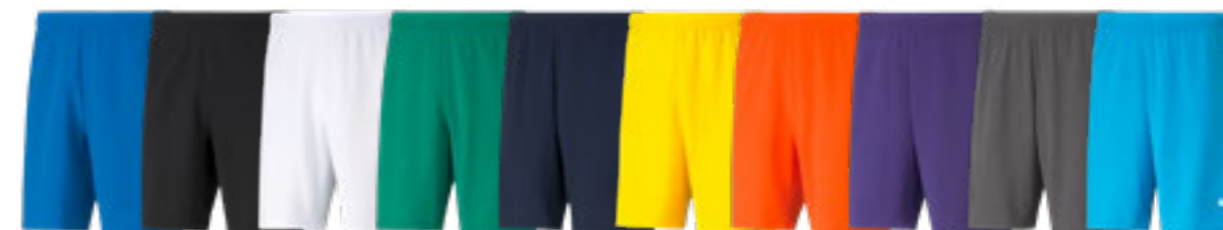

02 03 04 05 06 07 08 10 13 18