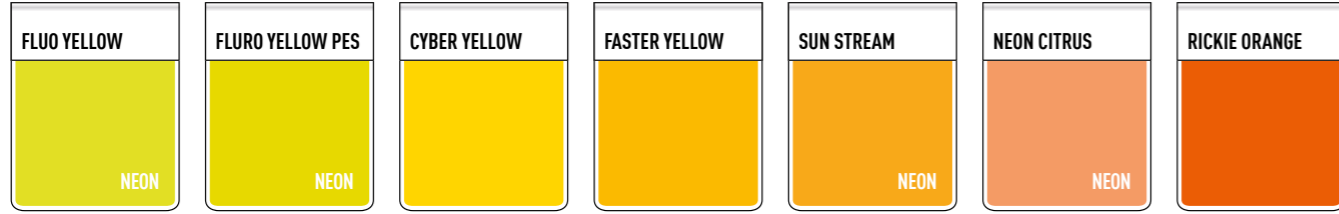

PUMA

TEAMWEAR COLORS

MATCHWEAR

- teamFINAL* **NEW**
- teamCUP
- teamGLORY **NEW**
- teamULTIMATE
- teamLIGA Striped
- teamVISION
- teamPACER
- teamLIGA
- teamGOAL **NEW**
- teamRISE

TRAININGWEAR

- teamFINAL* **NEW**
- teamCUP
- teamGOAL **NEW**
- teamLIGA
- teamRISE

CASUALS

- teamGOAL

ACCESSORIES

- ORBITA Footballs **NEW**
- teamGOAL Bags

LIFECYCLES