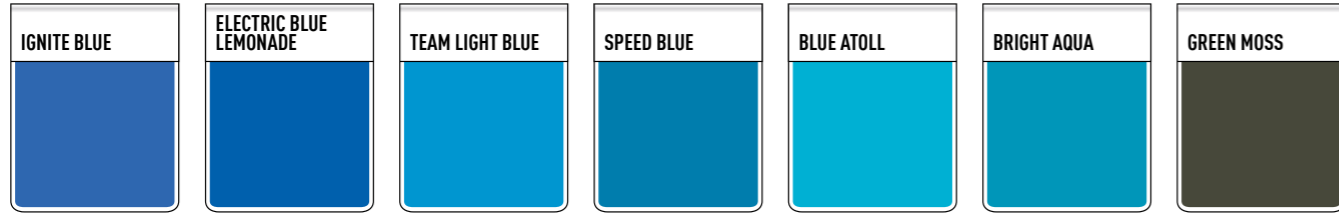

PUMA

TEAMWEAR COLORS

MATCHWEAR

- teamFINAL* **NEW**
- teamCUP
- teamGLORY **NEW**
- teamULTIMATE
- teamLIGA Striped
- teamVISION
- teamPACER
- teamLIGA
- teamGOAL **NEW**
- teamRISE

TRAININGWEAR

- teamFINAL* **NEW**
- teamCUP
- teamGOAL **NEW**
- teamLIGA
- teamRISE

CASUALS

- teamGOAL

ACCESSORIES

- ORBITA Footballs **NEW**
- teamGOAL Bags

LIFECYCLES