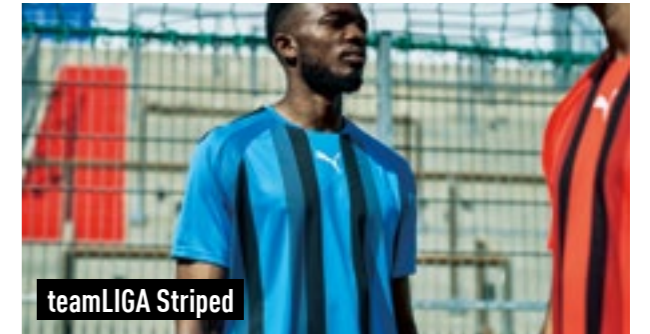

MATCHWEAR

OVERVIEW

teamGLORY