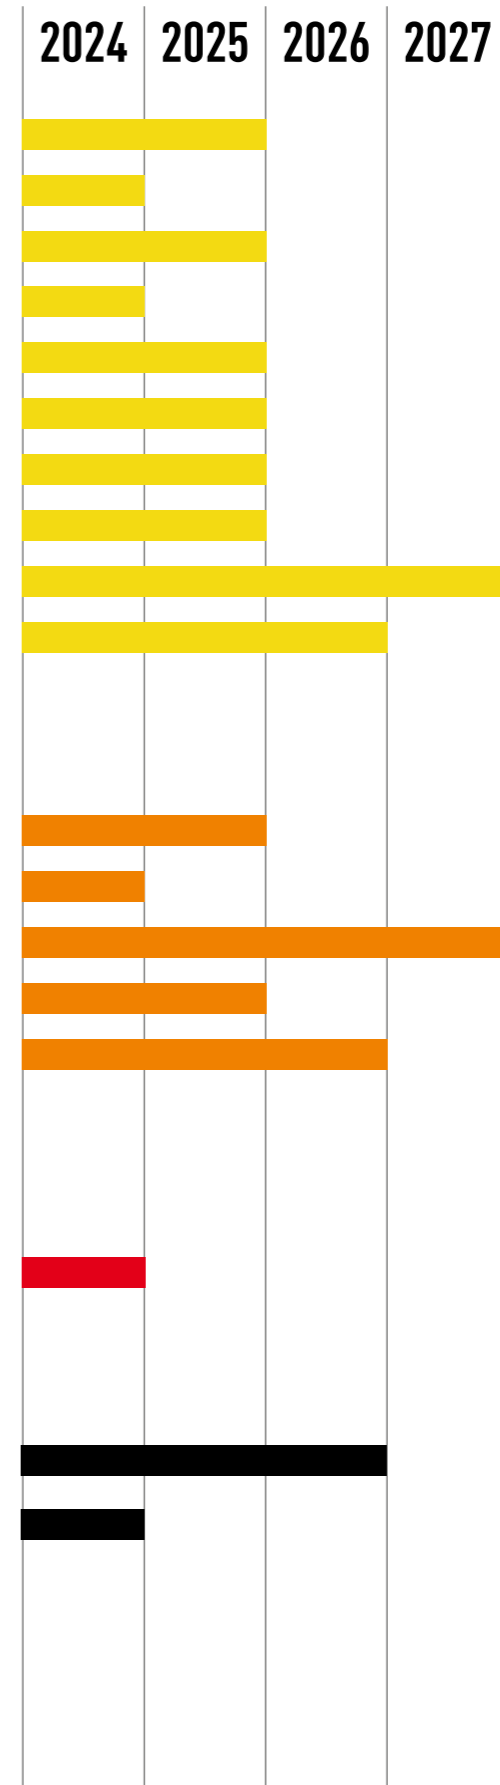

ACCESSORIES

- ORBITA Footballs **NEW**
- teamGOAL Bags