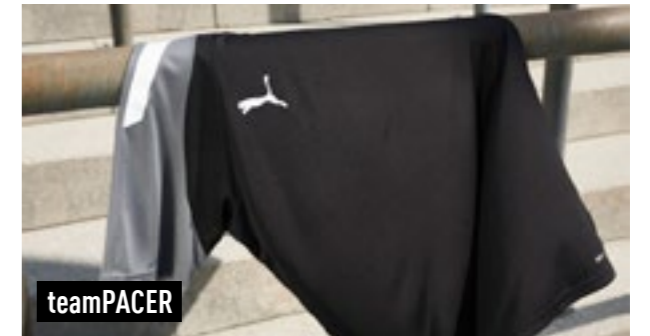

teamLIGA Striped