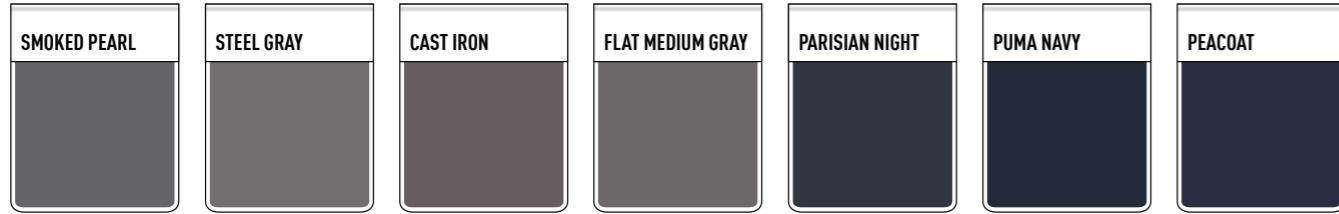

PUMA

TEAMWEAR COLORS

MATCHWEAR

- teamFINAL* **NEW**
- teamCUP
- teamGLORY **NEW**
- teamULTIMATE
- teamLIGA Striped
- teamVISION
- teamPACER
- teamLIGA
- teamGOAL **NEW**
- teamRISE

TRAININGWEAR

- teamFINAL* **NEW**
- teamCUP
- teamGOAL **NEW**
- teamLIGA
- teamRISE

CASUALS

- teamGOAL

ACCESSORIES

- ORBITA Footballs **NEW**
- teamGOAL Bags

LIFECYCLES