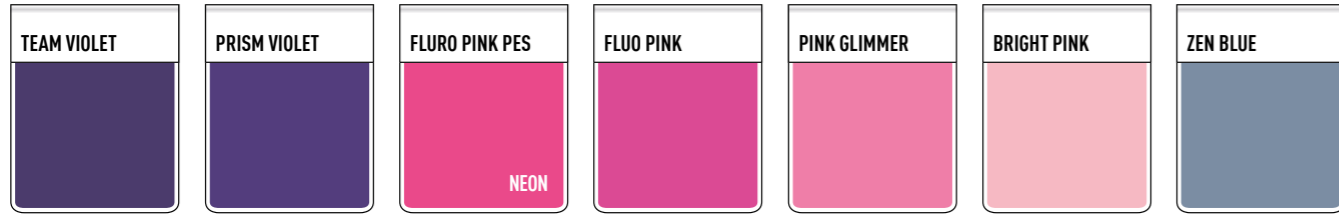

PUMA

TEAMWEAR COLORS

MATCHWEAR

- teamFINAL* **NEW**
- teamCUP
- teamGLORY **NEW**
- teamULTIMATE
- teamLIGA Striped
- teamVISION
- teamPACER
- teamLIGA
- teamGOAL **NEW**
- teamRISE

TRAININGWEAR

- teamFINAL* **NEW**
- teamCUP
- teamGOAL **NEW**
- teamLIGA
- teamRISE

CASUALS

- teamGOAL

ACCESSORIES

- ORBITA Footballs **NEW**
- teamGOAL Bags

LIFECYCLES