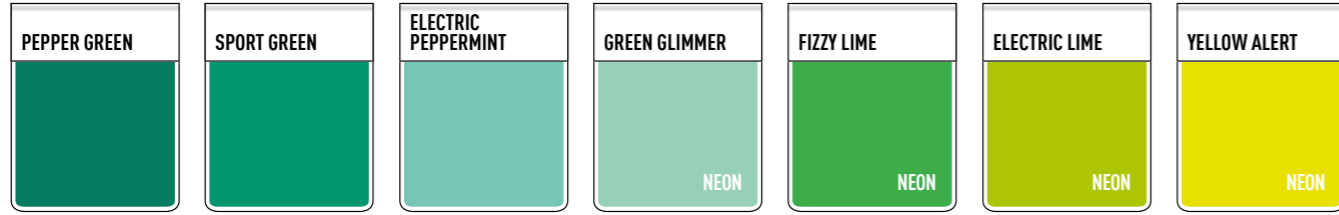

PUMA

TEAMWEAR COLORS

MATCHWEAR

- teamFINAL* **NEW**
- teamCUP
- teamGLORY **NEW**
- teamULTIMATE
- teamLIGA Striped
- teamVISION
- teamPACER
- teamLIGA
- teamGOAL **NEW**
- teamRISE

TRAININGWEAR

- teamFINAL* **NEW**
- teamCUP
- teamGOAL **NEW**
- teamLIGA
- teamRISE

CASUALS

- teamGOAL

ACCESSORIES

- ORBITA Footballs **NEW**
- teamGOAL Bags

LIFECYCLES