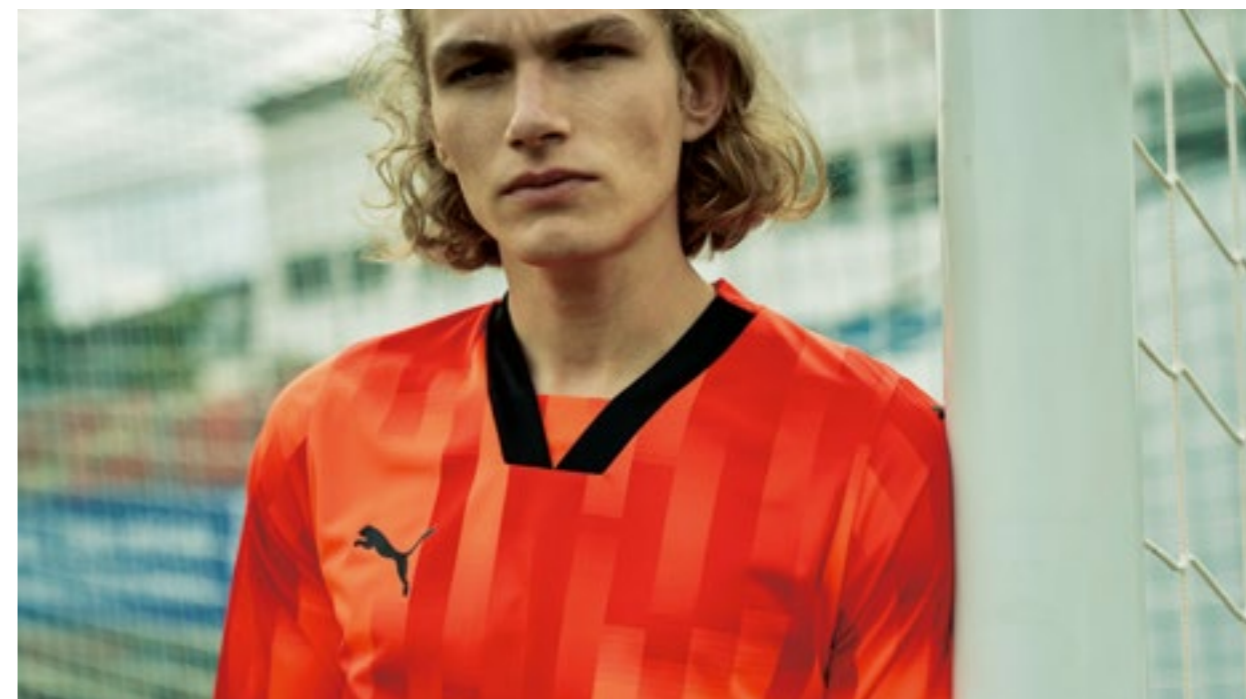

45

704924 teamLIGA Shorts **2025**
S-3XL **£ 16.00***

704931 teamLIGA Shorts Jr
13/14Yrs **£ 14.40***

5/6Yrs-11/12Yrs **£ 12.00***

Regular Fit • dryCELL
Main Material: 100% Recycled Polyester
Cut and sew mesh insert pannel in contrasted colour; Forwarded seam; Elasticated waistband with drawcord

45 Nrgy Red-PUMA Black • 40 Blue Atoll-PUMA Black • 20 Fizzy Lime-PUMA Black • 42 Fluo Yellow-PUMA Black

703441 teamLIGA Socks Core **2025**
1-5 **£ 9.00***

Main Material: 78% Polyester, 18% Cotton, 4% Elastane
Cotton heel and toe; Ankle brace for additional support; Knitted PUMA Cat Logo

45 Nrgy Red-PUMA Black • 40 Blue Atoll-PUMA Black • 47 Fizzy Lime-PUMA Black • 33 Fluo Yellow